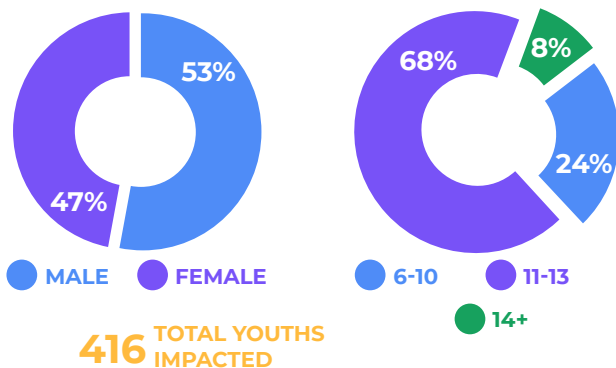

PROGRAM DEMOGRAPHICS