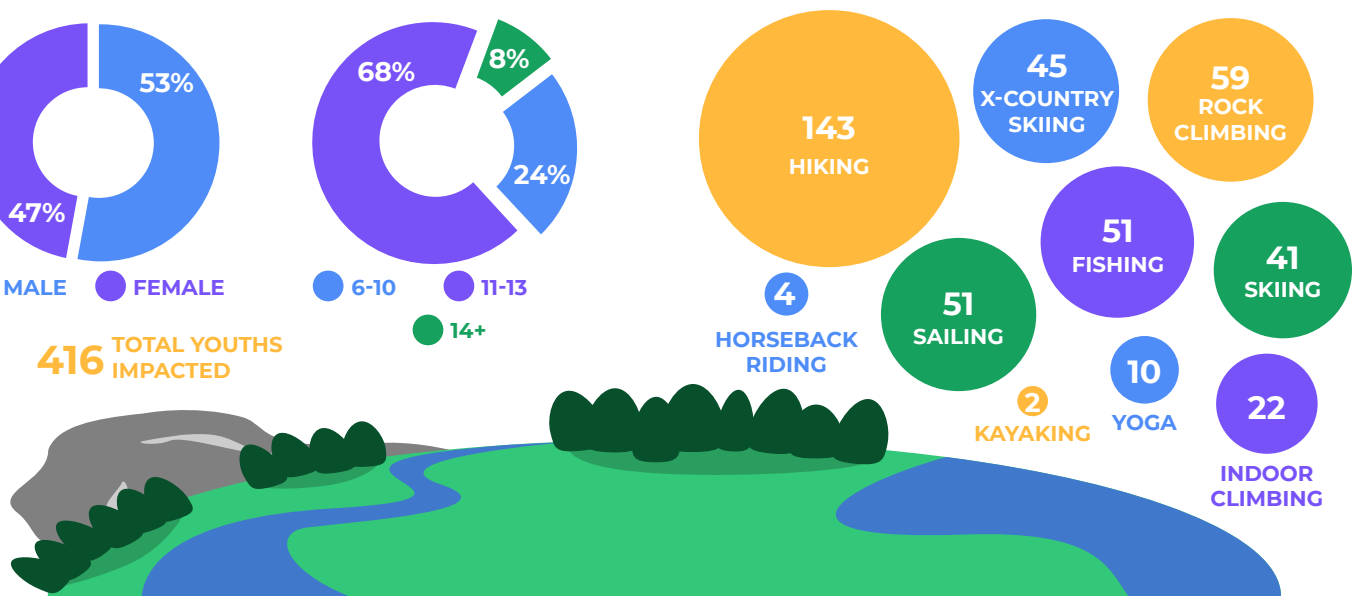

ELEVATE YOUTH

2019 IMPACT REPORT

EMPOWERING YOUTH THROUGH OUTDOOR EXPERIENCES

Our vision is to break down barriers of access to nature for urban youth. We are not aiming to offer one-time help and get out; rather we intend to inspire the next generation of environmental stewards by providing consistent experiences in nature & sparking a lifelong love of the outdoors in the young people we serve.

PROGRAM DEMOGRAPHICS

OUTINGS OVERVIEW

YOUTH RESPONSE & ENGAGEMENT

HELP ELEVATE YOUTH WITH YOUR CONTRIBUTION

We need support to further achieve our vision of inspiring the next generation of environmental stewards. You can help us foster healthy relationships with nature in urban youths by donating your time and financial support to Elevate Youth. The majority of our revenue comes from individual donors, so consider joining the ranks and becoming part of the Elevate Youth family today..