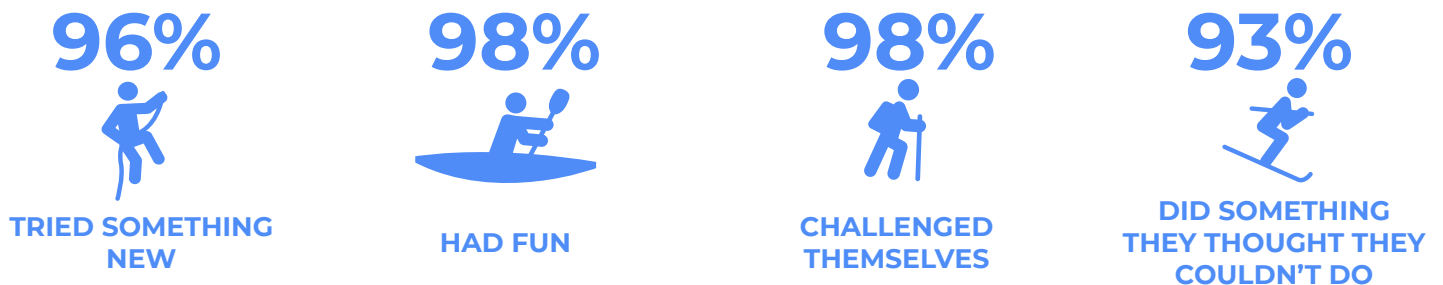

YOUTH RESPONSE & ENGAGEMENT

HELP ELEVATE YOUTH WITH YOUR CONTRIBUTION

We need support to further achieve our vision of inspiring the next generation of environmental stewards. You can help us foster healthy relationships with nature in urban youths by donating your time and financial support to Elevate Youth. The majority of our revenue comes from individual donors, so consider joining the ranks and becoming part of the Elevate Youth family today..

CONTACT US:

857.995.8050
ALEC@ELEVATE-YOUTH.ORG

89 SOUTH STREET, SUITE 203
BOSTON, MA 02111